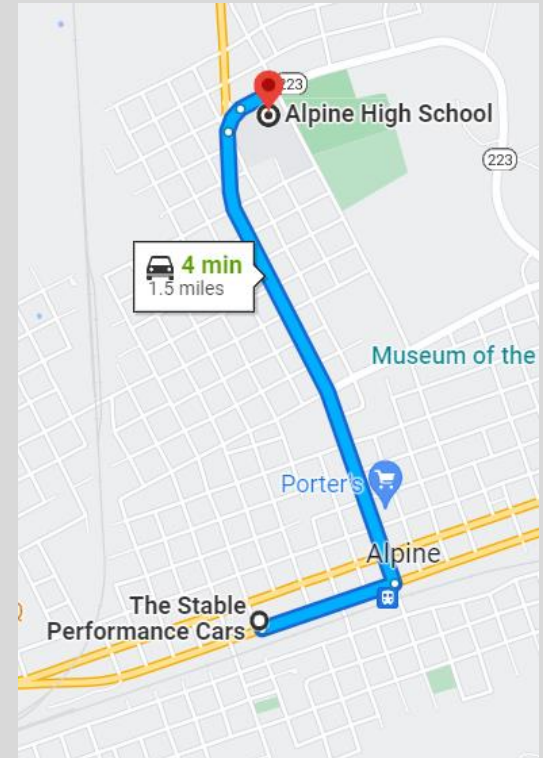

BIG BEND OCTANE-FEST PARK ROUTE

Rally Point

Jackson Field

Alpine, TX 79830

<https://goo.gl/maps/QRA7LbqVaXtwS1Bz7>

BIG BEND OCTANE-FEST

PECOS ROUTE

Alpine Highschool

300 E Hendryx Ave, Alpine, TX 79830

<https://goo.gl/maps/2TdDRugD1bTmQvup9>

BIG BEND OCTANE-FEST

RIVER ROUTE

Jackson Field

Alpine, TX 79830

<https://goo.gl/maps/qRegGxaGL3ii8SoD7>

BIG BEND OCTANE-FEST MOUNTAIN ROUTE

Alpine Highschool

300 E Hendryx Ave, Alpine, TX 79830

<https://goo.gl/maps/2TdDRugD1bTmQvup9>

BIG BEND OCTANE-FEST

MONDAY ROUTE

Rally Point

Uncle's

2707 E Holland Ave

Alpine, TX 79830

<https://goo.gl/maps/kSekmuDHM2whMWwp6>