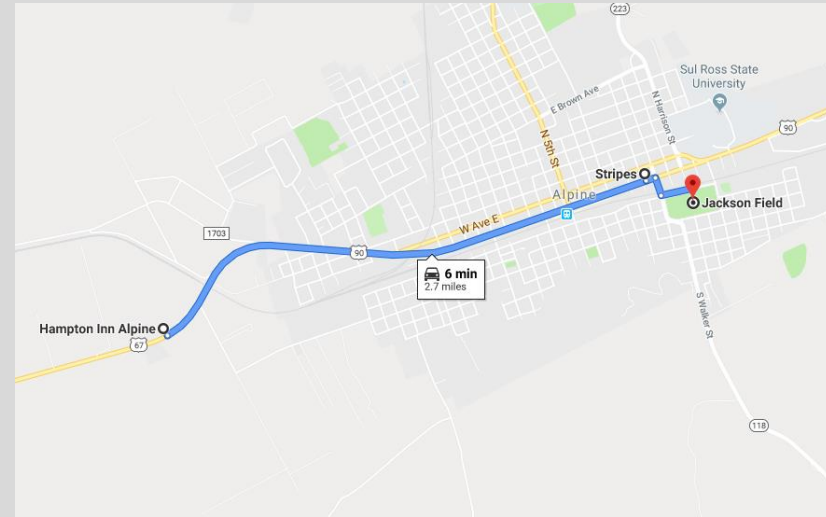

BIG BEND OCTANE-FEST PARK ROUTE

Rally Point

Jackson Field

Alpine, TX 79830

<https://goo.gl/maps/QRA7LbqVaXtwS1Bz7>

BIG BEND OCTANE-FEST

PECOS ROUTE

Alpine Highschool

300 E Hendryx Ave, Alpine, TX 79830

<https://goo.gl/maps/2TdDRugD1bTmQvup9>

BIG BEND OCTANE-FEST

RIVER ROUTE

Jackson Field

Alpine, TX 79830

<https://goo.gl/maps/qRegGxaGL3ii8SoD7>

BIG BEND OCTANE-FEST MOUNTAIN ROUTE

Alpine Highschool

300 E Hendryx Ave, Alpine, TX 79830

<https://goo.gl/maps/2TdDRugD1bTmQvup9>

BIG BEND OCTANE-FEST

MONDAY ROUTE

Rally Point

Uncle's

2707 E Holland Ave

Alpine, TX 79830

<https://goo.gl/maps/kSekmuDHM2whMWwp6>