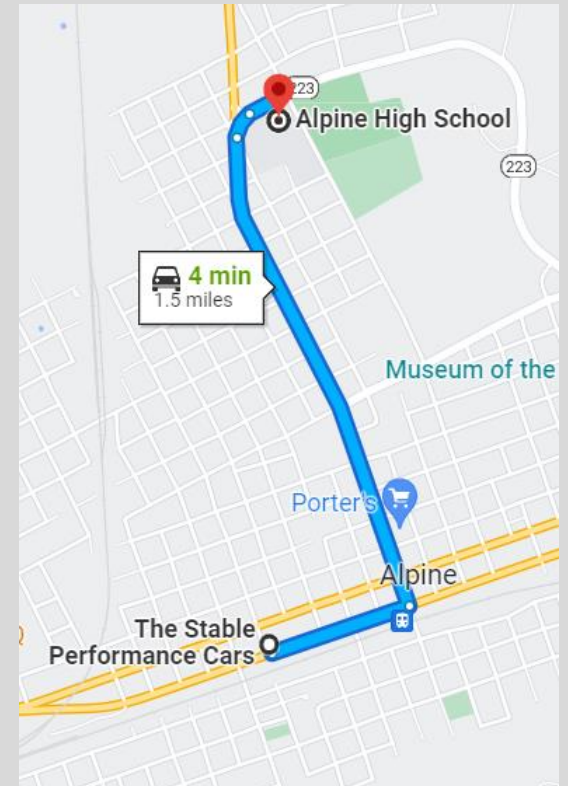

BIG BEND OCTANE-FEST PARK ROUTE

Rally Point

Jackson Field

Alpine, TX 79830

<https://goo.gl/maps/QRA7LbqVaXtwS1Bz7>

BIG BEND OCTANE-FEST

PECOS ROUTE

Alpine Highschool

300 E Hendryx Ave, Alpine, TX 79830

<https://goo.gl/maps/2TdDRugD1bTmQvup9>

BIG BEND OCTANE-FEST

RIVER ROUTE

Jackson Field

Alpine, TX 79830

<https://goo.gl/maps/qRegGxaGL3ii8SoD7>

BIG BEND OCTANE-FEST MOUNTAIN ROUTE

Alpine Highschool

300 E Hendryx Ave, Alpine, TX 79830

<https://goo.gl/maps/2TdDRugD1bTmQvup9>

BIG BEND OCTANE-FEST

MONDAY ROUTE

Rally Point

Uncle's

2707 E Holland Ave

Alpine, TX 79830

<https://goo.gl/maps/kSekmuDHM2whMWwp6>