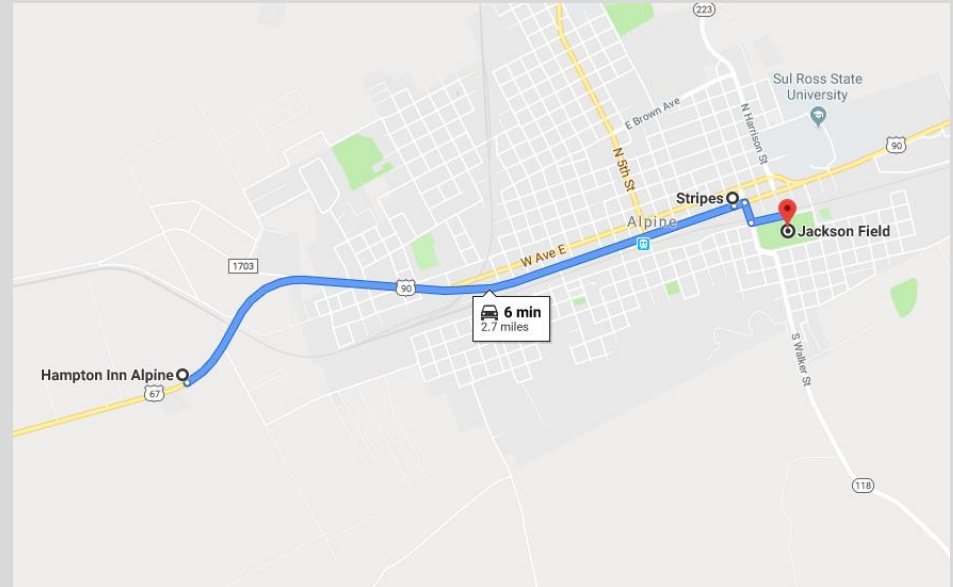

BIG BEND OCTANE-FEST PARK ROUTE

Rally Point

Jackson Field

Alpine, TX 79830

<https://goo.gl/maps/QRA7LbqVaXtwS1Bz7>

BIG BEND OCTANE-FEST

PECOS ROUTE

Alpine Highschool

300 E Hendryx Ave, Alpine, TX 79830

<https://goo.gl/maps/2TdDRugD1bTmQvup9>

BIG BEND OCTANE-FEST

RIVER ROUTE

Jackson Field

Alpine, TX 79830

<https://goo.gl/maps/qRegGxaGL3ii8SoD7>

BIG BEND OCTANE-FEST MOUNTAIN ROUTE

Alpine Highschool

300 E Hendryx Ave, Alpine, TX 79830

<https://goo.gl/maps/2TdDRugD1bTmQvup9>

BIG BEND OCTANE-FEST

MONDAY ROUTE

Rally Point

Uncle's

2707 E Holland Ave

Alpine, TX 79830

<https://goo.gl/maps/kSekmuDHM2whMWwp6>